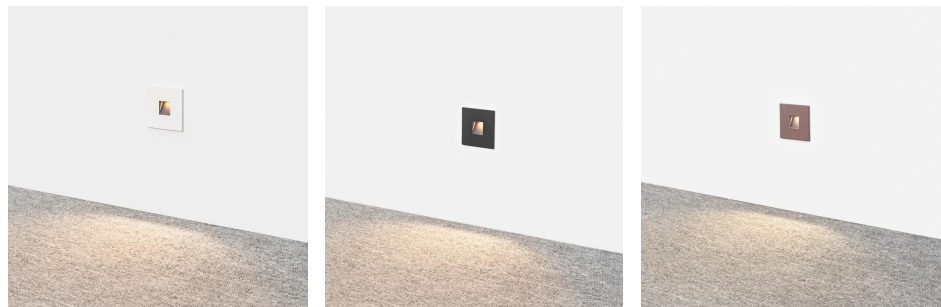

**WL3270**

**1W DC24V step Light**

**Description**

Step Light for outdoor use;  
Compact MINI design;  
Interchangeable square & round bezel;

**Finish**

Black/White/Bronze

**Material**

SUS316

**GEAR**

This product is supplied without gear;

**Luminaire**

IP21 for outdoor using  
crossing: No  
Warranty: 5 Years

⌀ 45mm  
5-25mm

The photograph may not match the reference exactly. Please read the product description to identify the finish.