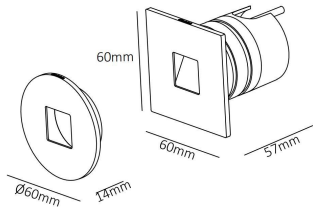

**WL3270**

**1W DC24V step Light**

**Description**

Step Light for outdoor use;  
Compact MINI design;  
Interchangeable square & round bezel;

**Finish**

Black/White/Bronze

**Material**

SUS316

**TECHNICAL CHARACTERISTICS**

**Light source**

Light source: Bridgelux 2835 Chip  
Output (W): 1W DC24V  
Total power consumption (W): 1W  
Color temperature: 2700K/3000K/4000K  
CRI: 90  
Photobiological risk: RG1  
Real Lumen: 40  
Qty Leds: 1  
Lm/Real W: 40  
Life Time: 50.000h L90B20  
MacAdam steps: 3  
UGR: N/A

**GEAR**

This product is supplied without gear;

**Luminaire**

IP21 for outdoor using  
crossing: No  
Warranty: 5 Years

⌀ 45mm  
5-25mm

The photograph may not match the reference exactly. Please read the product description to identify the finish.